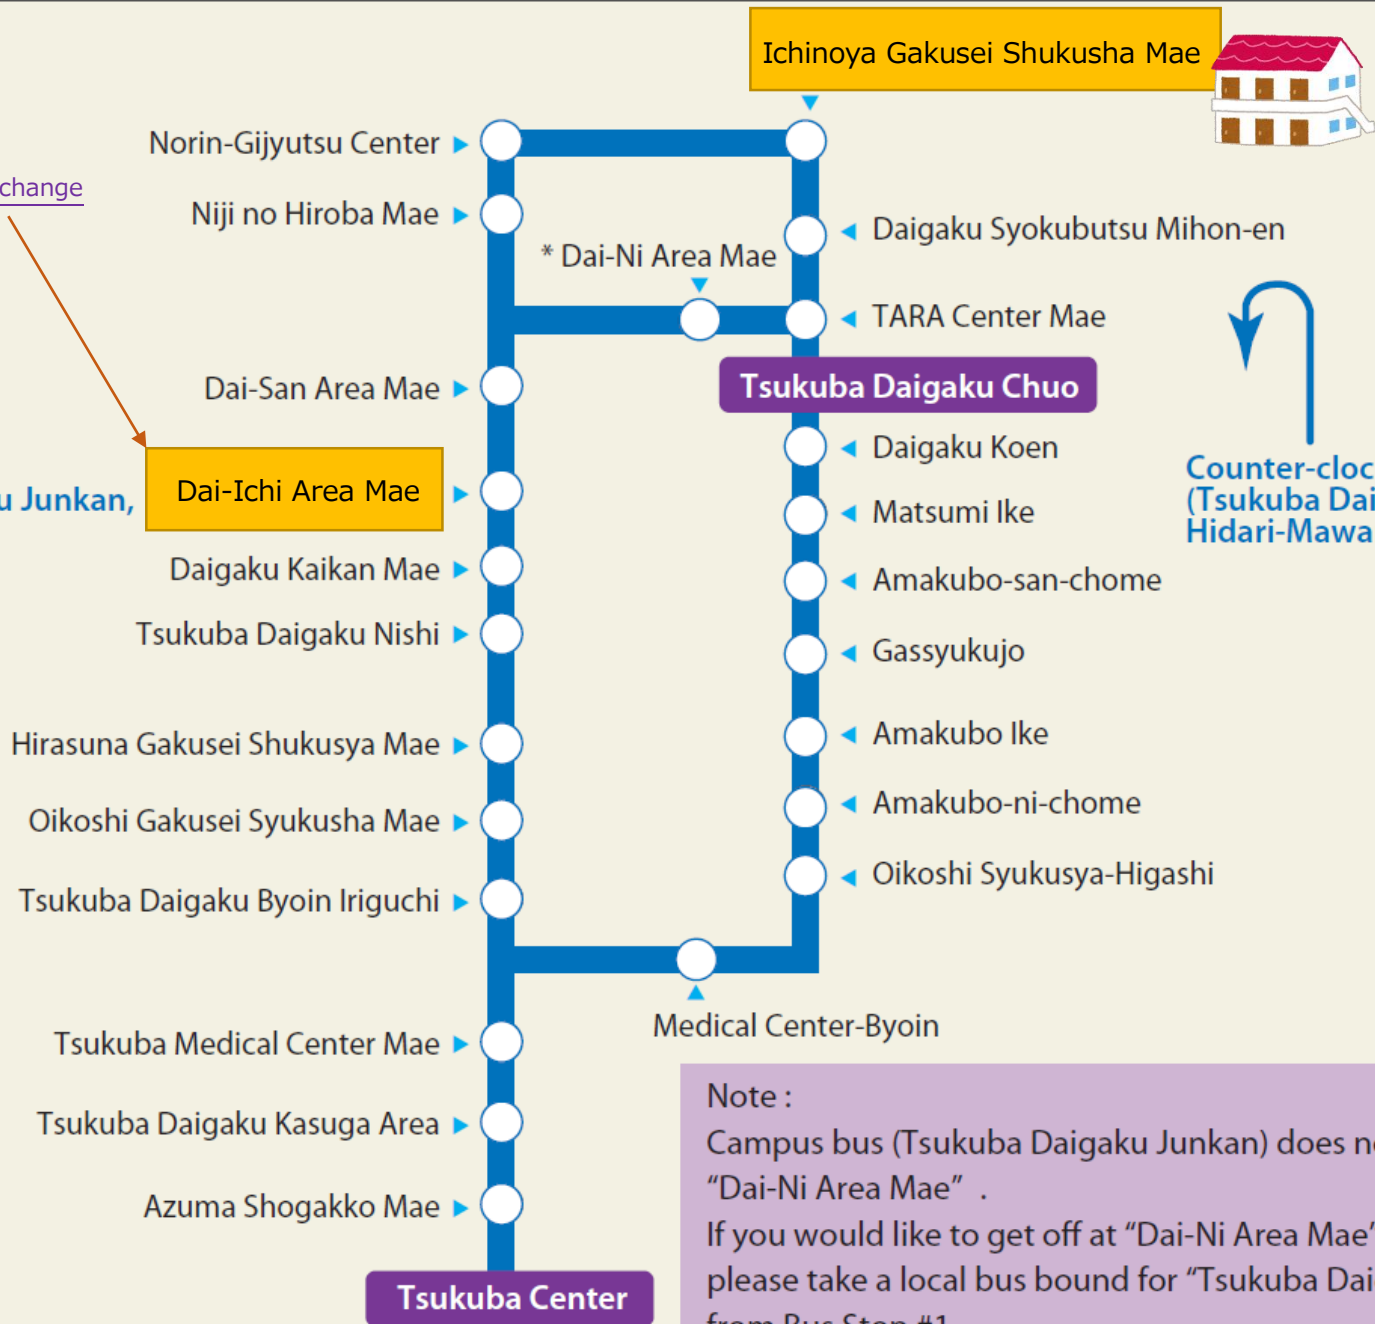

Office of  
Division of Student Exchange

Clockwise  
(Tsukuba Daigaku Junkan,  
Migi-Mawari)

Note :  
Campus bus (Tsukuba Daigaku Junkan) does not pass "Dai-Ni Area Mae" .  
If you would like to get off at "Dai-Ni Area Mae" ,  
please take a local bus bound for "Tsukuba Daigaku Chuo"  
from Bus Stop #1.