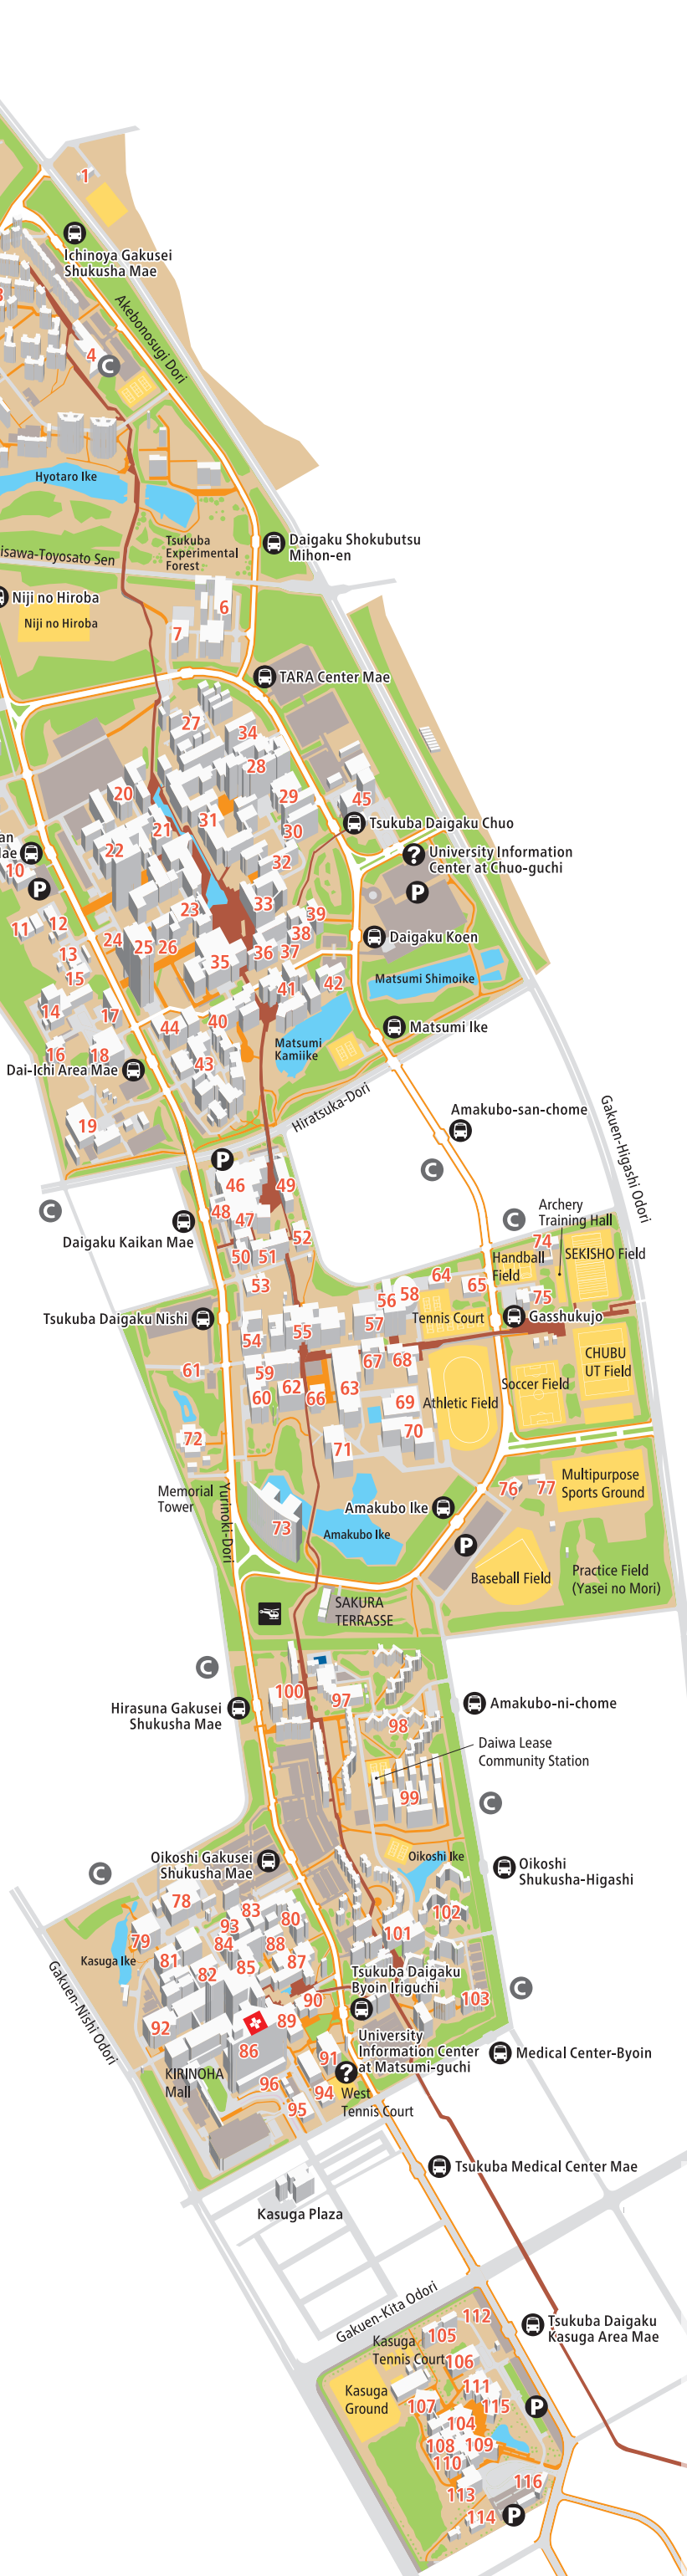

Area Name	Name of Facility
Medical Area	78 Energy Plant
	79 IHS
	80 4B, 4C, 4D Buildings
	81 Laboratory Animal Resource Center
	82 4E Building
	83 Joint Use Facility Building B
	84 Medical Radioisotope Research Institutes
	85 Institute of Medicine
	86 University of Tsukuba Hospital
	87 4A Building / Academic Service Office for the Medical Sciences Area
	88 Medical Sciences Building
	89 Medical Library / Clinical Lecture Rooms
	90 Cafeteria for Medical Sciences
	91 Second Gymnasium
	92 Proton Medical Research Center
	93 Health and Medical Science Innovation Laboratory
	94 Tsukuba Medical Laboratory of Education and Research
	95 Advanced Imaging Center
	96 Disaster Prevention and Infection Control Building
Hirasuna Residence Area	97 Hirasuna Community Center
	98 Hirasuna Residence Hall
	99 Global Village
	100 Medical Residences
Oikoshi Residence Area	101 Oikoshi Community Center / Yurinoki Day-care Center
	102 Oikoshi Residence Hall
	103 Foreign Scholars' Residence
Kasuga Area	104 7A Building
	105 Kasuga Residence Hall Buildings 1, 2
	106 Innovative Medical Research Institute
	107 Kasuga Auditorium
	108 7B, 7C Buildings / Academic Service Office for the Library, Information and Media Sciences Area
	109 Library on Library and Information Science
	110 7D Building
	111 Fourth Gymnasium
	112 Kasuga Japanese Archery Training Hall
	113 Union of Library and Information-media Studios
	114 Kasuga Residence Hall Building 3
	115 Kasuga Welfare Facilities
	116 Global Guest House

Facilities	Campus Bus Stop
Pedestrian Deck	Information Center
Sidewalk	Parking Area
Facilities for Physical Education	Heliport
Farm	Hospital Heliport
	Convenience Store